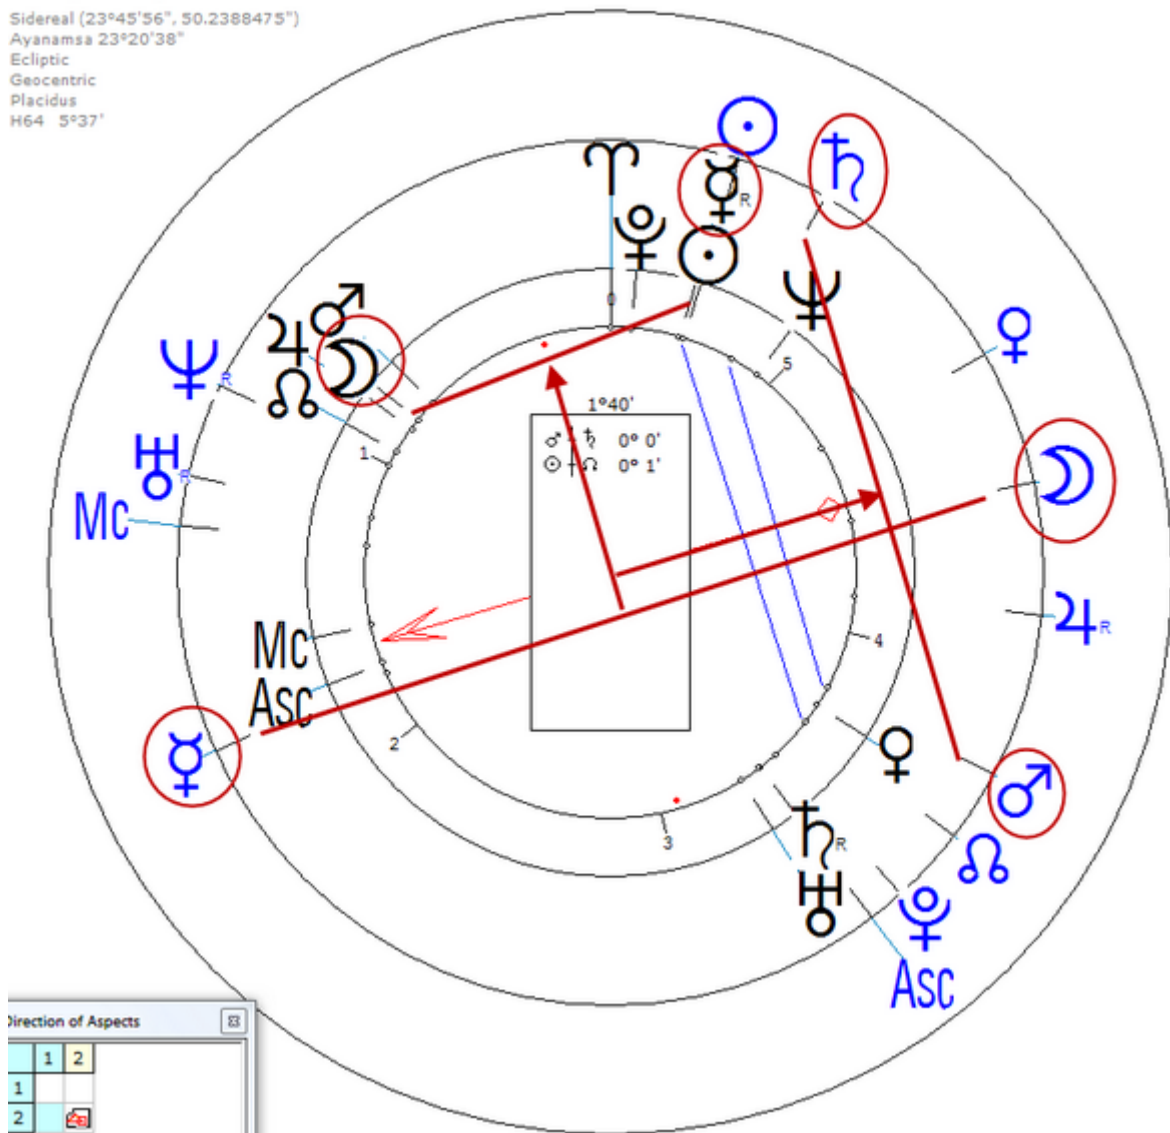

Seidel, Sylvia

23 September 1969 at 20:15 (= 8:15 PM) Munich, Germany, 48n08, 11e34

German dancer and actress.

<https://www.astro.com/astro-databank/Seidel,_Sylvia>

Death by Suicide 4 August 2012 in Munich, Germany.

Solar Return (Harmonic 64)

Solar $\odot/\text{♃} = \text{Solar } \text{♃}/\text{♁} = \text{♃}_n/\text{♁}_n$

Solar $\text{♁} = \text{♃}_n$

Seidel, Sylvia
23 September 1969 Tue 20:15 (GMT+1) 48n08 11e34
Munich, Germany
Sidereal (23°45'56", 50.2388475")
Ayanamsa 23°20'38"
Ecliptic
Geocentric
Placidus
H64 5°37'